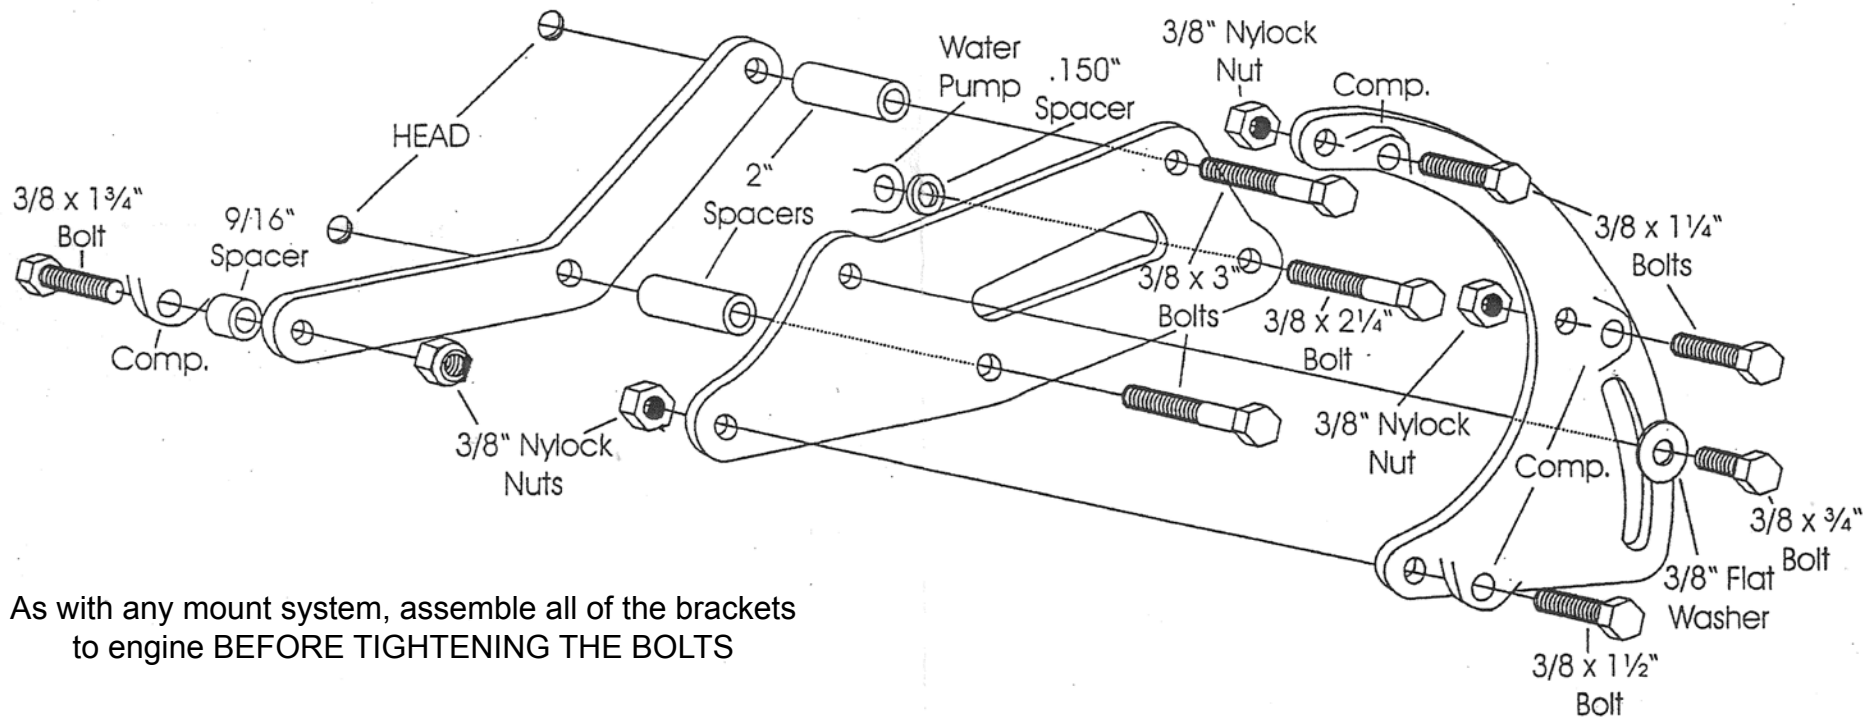

A.C. COMPRESSOR MOUNT 40-133R

Small Block Chevy - Short Waterpump
Vortec Head - Passenger Side

OLD AIR PRODUCTS www.oldairstproducts.com

DIVISION OF COLD AIR PRODUCTS INC.

1201 Forum Way South - Fort Worth, TX 76140
(817) 531-2665 - FAX (817) 531-3257

We use a belt length of 58-1/2" to 59-1/2" with this mount on installations in our shop. However this can vary with the diameter of your pulleys.

As with any mount system, assemble all of the brackets to engine BEFORE TIGHTENING THE BOLTS